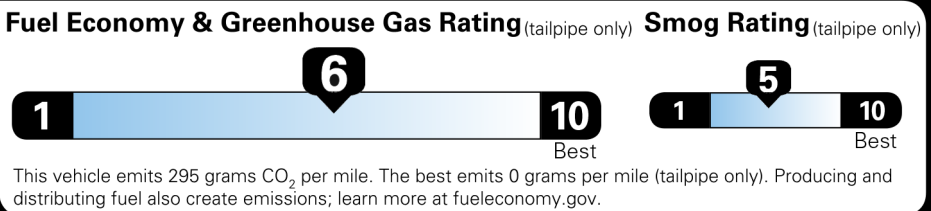

BASE MANUFACTURER'S SUGGESTED RETAIL PRICE $28,665.00

OPTIONAL EQUIPMENT

FE	50 State Emissions	
CY	Cold Weather Package	500.00
	Heated Steering Wheel & Front Seats	
2T	All Weather Floor/Cargo Liners	309.00
3T	Cross Bars	330.00
5A	Cargo Cover	115.00
87	Multimedia Screen Protector - Glass	105.00
DK	Owner's Portfolio	
MF	Mudguards	160.00
WL	Alloy Wheel Locks	90.00

GOVERNMENT 5-STAR SAFETY RATINGS

Overall Vehicle Score Not Rated

Based on the combined ratings of frontal, side and rollover. Should ONLY be compared to other vehicles of similar size and weight.

Frontal Crash Driver Passenger ★★★★★

Based on the risk of injury in a frontal impact. Should ONLY be compared to other vehicles of similar size and weight.

Side Crash Front seat Rear seat ★★★★★

Based on the risk of injury in a side impact.

Rollover Not Rated

Based on the risk of rollover in a single-vehicle crash.

Star ratings range from 1 to 5 stars (★★★★★) with 5 being the highest. Source: National Highway Traffic Safety Administration (NHTSA) www.safercar.gov or 1-888-327-4236

Not Original - Copy

Created on 2026-03-03 17:22:26 (UTC)

EPA DOT Fuel Economy and Environment

Gasoline Vehicle

Fuel Economy
30 MPG
Small SUVs range from 14 to 125 MPG. The best vehicle rates 146 MPGe.
29 31
combined city/hwy city highway
3.3 gallons per 100 miles

You save $250
in fuel costs over 5 years compared to the average new vehicle.

Annual fuel cost
$1,650

Actual results will vary for many reasons, including driving conditions and how you drive and maintain your vehicle. The average new vehicle gets 29 MPG and costs $8,500 to fuel over 5 years. Cost estimates are based on 15,000 miles per year at $3.30 per gallon. MPGe is miles per gasoline gallon equivalent. Vehicle emissions are a significant cause of climate change and smog.

fuel economy.gov
Calculate personalized estimates and compare vehicles

MANUFACTURER'S SUGGESTED RETAIL PRICE[†]	$30,274.00
DELIVERY, PROCESSING AND HANDLING FEE	1,450.00
TOTAL SUGGESTED RETAIL PRICE	$31,724.00

[†]Manufacturer's suggested retail price excludes delivery processing and handling fees, license and title fees, applicable federal, state and local taxes, and dealer and distributor options and accessories.

Delivered by Truck to: 46009
RODLAND TOYOTA
6816 EVERGREEN WAY
EVERETT WA98203

TML1E1N2S0F0W0