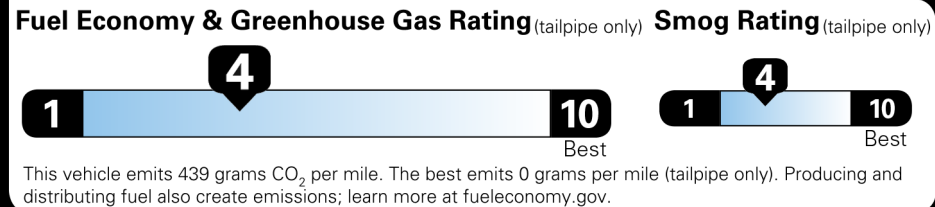

GOVERNMENT 5-STAR SAFETY RATINGS

Overall Vehicle Score ★★★★★

Based on the combined ratings of frontal, side and rollover. Should ONLY be compared to other vehicles of similar size and weight.

Frontal Crash Driver Passenger ★★★★★

Based on the risk of injury in a frontal impact. Should ONLY be compared to other vehicles of similar size and weight.

Side Crash Front seat Rear seat ★★★★★

Based on the risk of injury in a side impact.

Rollover ★★★★★

Based on the risk of rollover in a single-vehicle crash.

Star ratings range from 1 to 5 stars (★★★★★) with 5 being the highest.

Source: National Highway Traffic Safety Administration (NHTSA)

www.safercar.gov or 1-888-327-4236

EPA DOT Fuel Economy and Environment

Gasoline Vehicle

Fuel Economy

20 MPG Std Pickups range from 12 to 87 MPG. The best vehicle rates 146 MPGe.

combined city/hwy **19** city **22** highway

5.0 gallons per 100 miles

You spend $4,000 more in fuel costs over 5 years compared to the average new vehicle.

Annual fuel cost $2,500

Actual results will vary for many reasons, including driving conditions and how you drive and maintain your vehicle. The average new vehicle gets 29 MPG and costs $8,500 to fuel over 5 years. Cost estimates are based on 15,000 miles per year at $3.30 per gallon. MPGe is miles per gasoline gallon equivalent. Vehicle emissions are a significant cause of climate change and smog.

fuel economy.gov
Calculate personalized estimates and compare vehicles

MANUFACTURER'S SUGGESTED RETAIL PRICE[†]	$66,589.00
DELIVERY, PROCESSING AND HANDLING FEE	2,095.00
TOTAL SUGGESTED RETAIL PRICE	$68,684.00

[†]Manufacturer's suggested retail price excludes delivery processing and handling fees, license and title fees, applicable federal, state and local taxes, and dealer and distributor options and accessories.

Delivered by Truck to: 46009
RODLAND TOYOTA
6816 EVERGREEN WAY
EVERETT WA98203

TML1E1N2S0F0W0