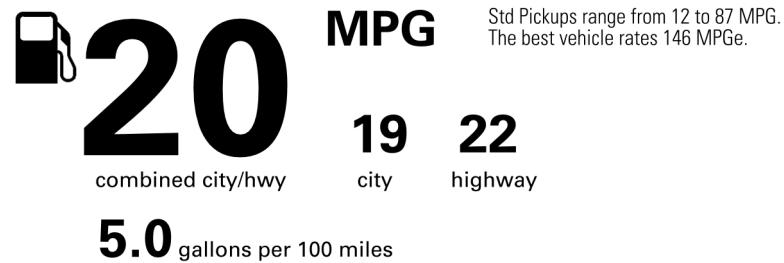

For Full Product Details:
 Please Visit Toyota.com/Tundra
 Full Tank of Gas

BASE MANUFACTURER'S SUGGESTED RETAIL PRICE \$61,560.00

OPTIONAL EQUIPMENT		
FE	50 State Emissions	
BK	Nightshade Package - Includes 20-in. black alloy wheels, black overfenders, and black accents	450.00
EJ	12-Speaker JBL Premium Audio	565.00
LY	Panoramic View Monitor (PVM)	950.00
LZ	Limited Power Package - Includes Qi-Compatible Wireless Smartphone Charging, Bed + Cabin Power Supply (400W/120V AC), and LED Bed Lights	385.00
SR	Power tilt/slide panoramic roof with power sunshade	1,350.00
WS	Heated Leather-Wrapped Steering Wheel	150.00
87.	Multimedia Screen Protector - Glass	105.00
8Q.	Bed Step	431.00
2T.	All Weather Floor Liners	199.00
T7.	Tailgate Insert - Black	89.00
DK.	Owner's Portfolio	

Not Original - Copy
 Created on 2026-01-29 11:26:23 (UTC)

EPA DOT Fuel Economy and Environment

Gasoline Vehicle

Fuel Economy

You spend \$4,000 more in fuel costs over 5 years compared to the average new vehicle.